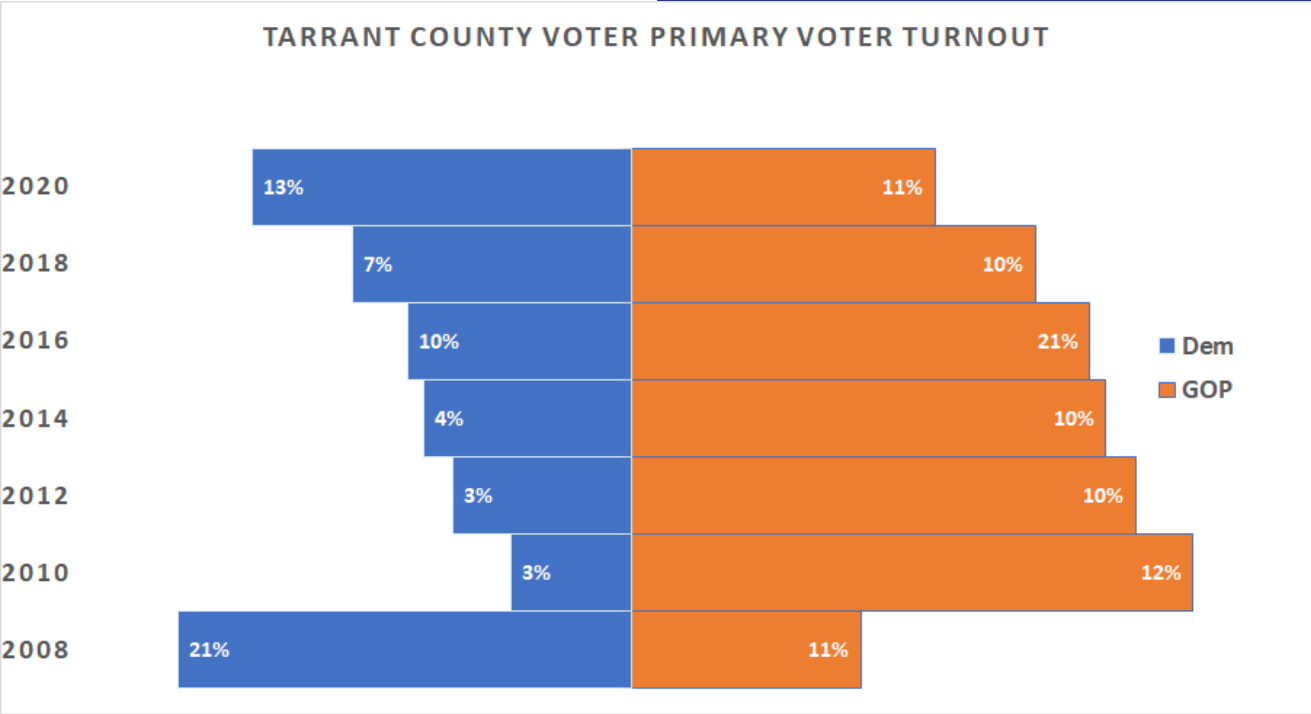

Turning Tarrant Blue

Election Results

2020 Texas
Primary

Voter Turnout

2020 Texas Primary

Democratic turnout was higher by less than a percentage point

Turnout for both parties was around the same for the presidential contest in the 2020 primary. Though more Republican votes had come in during early voting, the overall Democratic vote total was higher than the Republican total by less than a percentage point after election day.

Source: Texas secretary of state

Credit: Mandi Cai

Election Results - Texas

Registered Voters	Votes Cast (Both Parties)	Voter Turnout
16,211,198	4,224,062	26.1%

Statewide Voter Turnout

	2016	2020
Democrats	1,435,895	2,215,677
Republicans	2,836,488	2,008,385
Total	4,272,383	4,224,062

54.3% ↑ Increase in the Democratic Vote

1.1% ↓ Decrease in the Overall Vote

Voter Turnout - Tarrant

Source: Tarrant County Elections

Election Results - Tarrant

Registered Voters	Votes Cast (Both Parties)	Voter Turnout
1,156,013	275,478	23.8%

Countywide Voter Turnout		
	2016	2020
Democrats	104,440	152,676
Republicans	213,993	122,802
Total	318,433	275,478

46.2% ↑ Increase in the Democratic Vote
42.6% ↓ Decrease in the Republican Vote
13.5% ↓ Decrease in the Overall Vote 2016 versus 2020