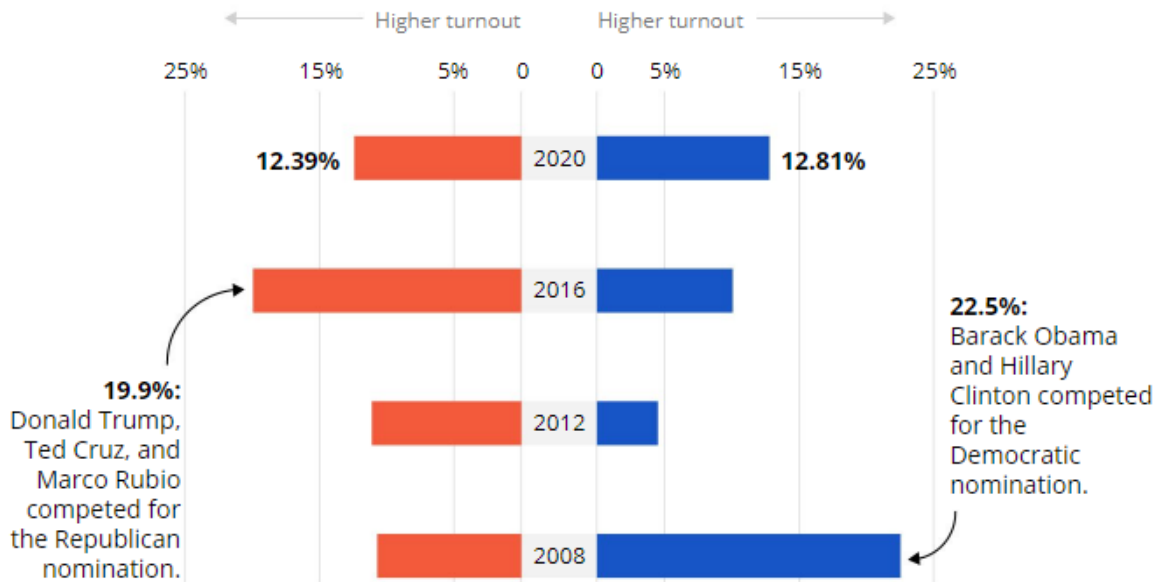

Turning Tarrant Blue

Election Results

2020 Texas
Primary

Voter Turnout

2020 Texas Primary

Democratic turnout was higher by less than a percentage point

Turnout for both parties was around the same for the presidential contest in the 2020 primary. Though more Republican votes had come in during early voting, the overall Democratic vote total was higher than the Republican total by less than a percentage point after election day.

Source: Texas secretary of state

Credit: Mandi Cai

Election Results - Texas

Registered Voters	Votes Cast (Both Parties)	Voter Turnout
16,211,198	4,224,062	26.1%

Statewide Voter Turnout

	2016	2020
Democrats	1,435,895	2,215,677
Republicans	2,836,488	2,008,385
Total	4,272,383	4,224,062

54.3% ↑ Increase in the Democratic Vote

1.1% ↓ Decrease in the Overall Vote

Voter Turnout - Tarrant

Source: Tarrant County Elections

Election Results - Tarrant

Registered Voters	Votes Cast (Both Parties)	Voter Turnout
1,156,013	275,478	23.8%

Countywide Voter Turnout		
	2016	2020
Democrats	104,440	152,676
Republicans	213,993	122,802
Total	318,433	275,478

46.2% ↑ Increase in the Democratic Vote
42.6% ↓ Decrease in the Republican Vote
13.5% ↓ Decrease in the Overall Vote 2016 versus 2020